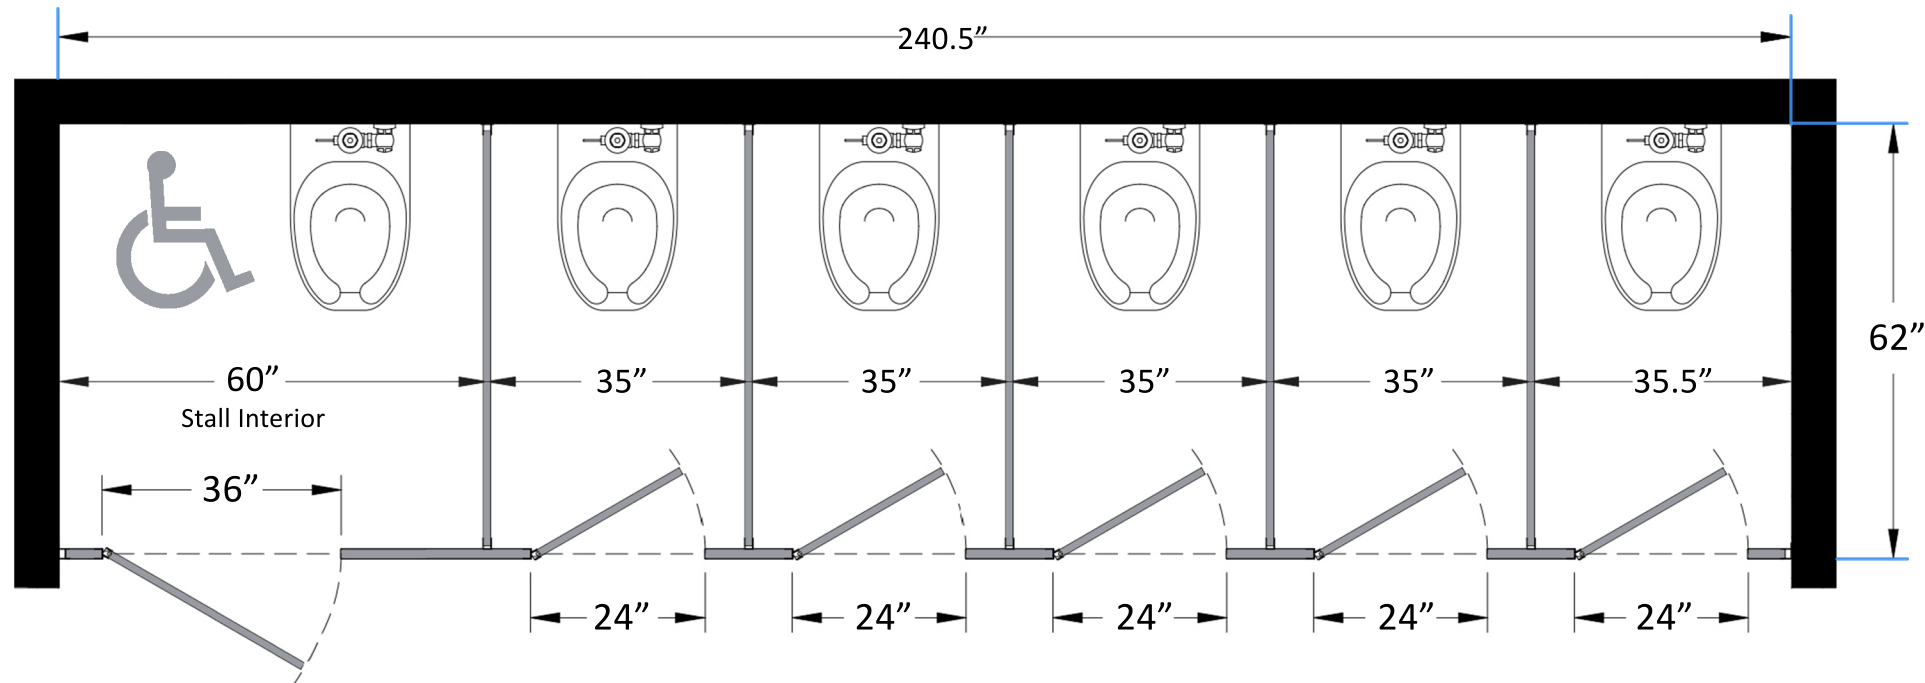

Style:  
 Overhead Braced  
 Floor Mount  
 Ceiling Mount  
 Floor/Ceiling Mount

Material:  
 Baked Enamel  
 Plastic Laminate  
 Solid Phenolic  
 Solid Plastic  
 Stainless Steel

Color: \_\_\_\_\_

Ship To: \_\_\_\_\_

City: \_\_\_\_\_

State: \_\_\_\_\_ Zip: \_\_\_\_\_

**Bathroom Partitions - 6 Stalls Between Walls Left Hand ADA**  
**SKU: BTW6LADA**  
**Standard Dimensions**

**Harbor City Supply**

Phone 443-279-0632 or 1-800-260-0907